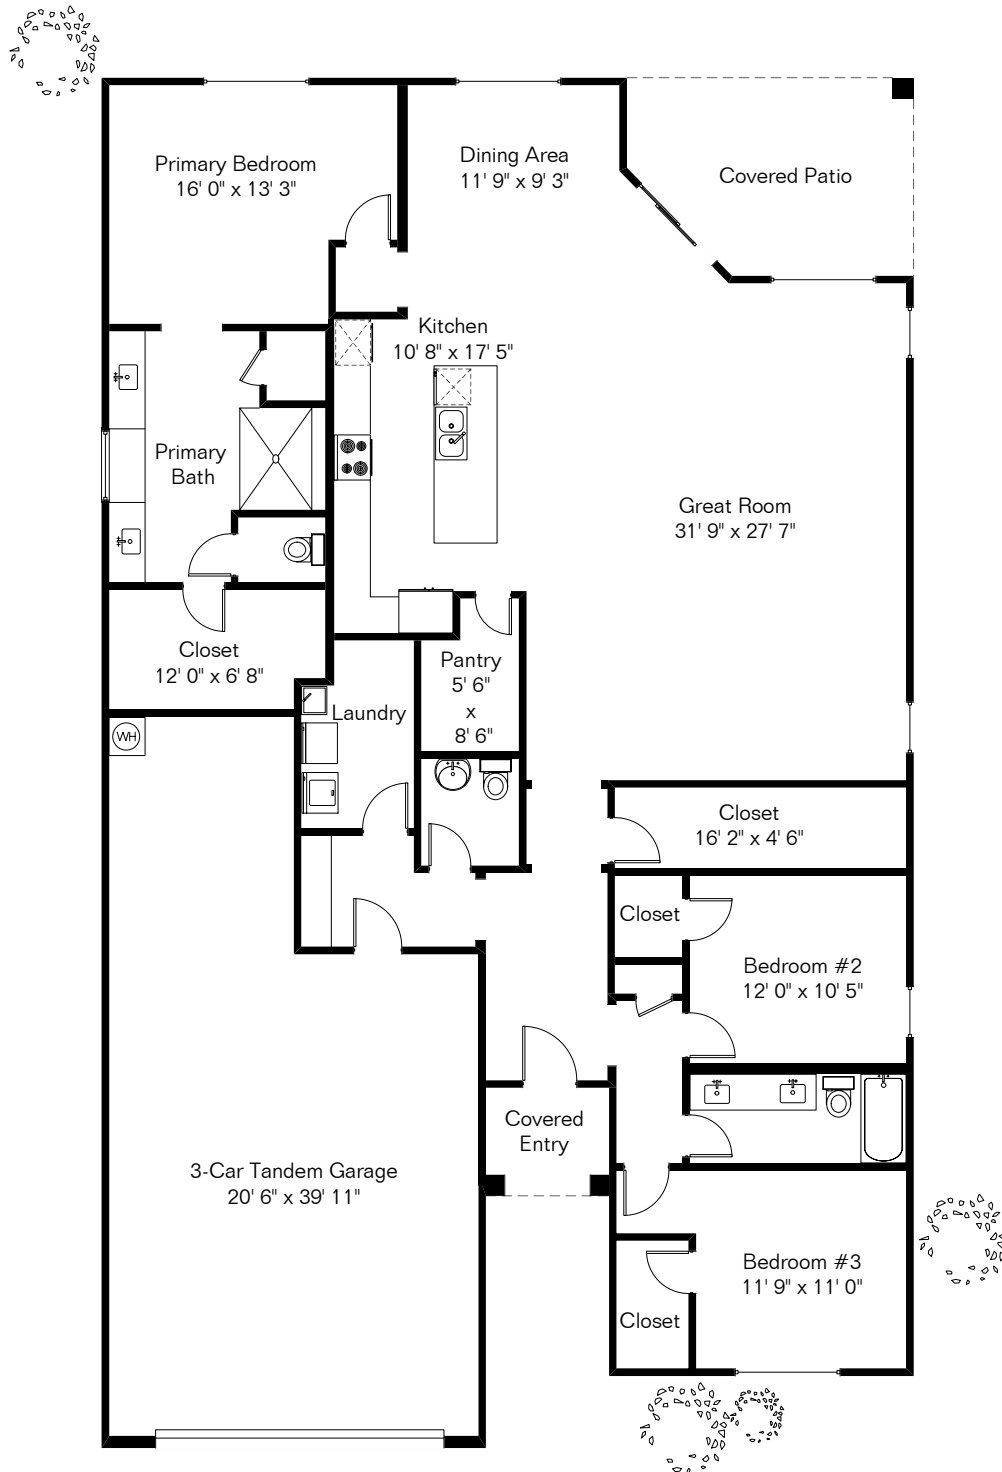

The square footages and room size information are deemed to be reliable but are not guaranteed and should be independently verified. This drawing is for marketing purposes only.

11778 N Silverscape Dr

Site Visit April 2023

Living Area 2,346 Sq Ft
Garage 722 Sq Ft

Copyright 2023 Floor Plans First! LLC
All Rights Reserved.

Floor Plans First!
See the Floor Plan First!

FloorPlansFirst.com
(520) 881-1500